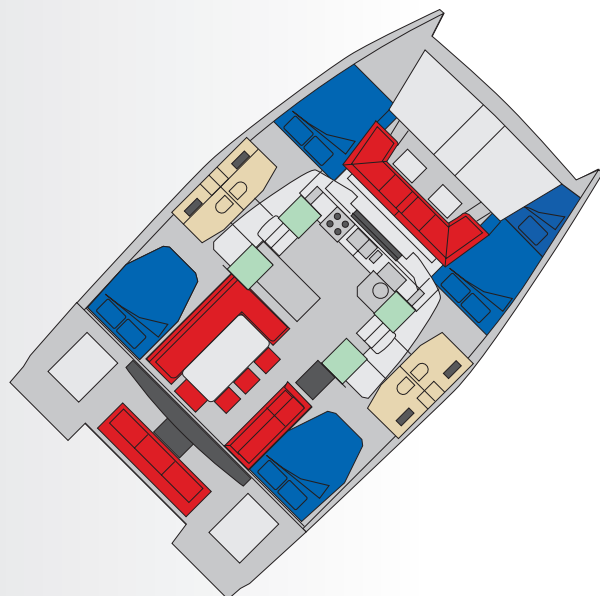

BALI 40 ELECTRA

LEGENDA

- BOOTH / BED
- BATHROOM
- SITTING
- CABINET
- KITCHEN

Lenght	11,99 m
Beam	6,72 m
Draft	1,12 m
Berths/cab/wc	8+2/4+2/4
Sail Area	81
Mainsail	full batten
Engine	2x40 HP
Fuel	400 L
Water	800 L

Year/anno	2018
Wc/toilets	4
Electric Windlass/Salpancora elettrico	YES
Autopilot	YES
Gps/ Plotter in Cockpit/ In pozzetto	YES
Radio - cd players - bluetooth	YES
Altoparlanti Esterni/Speakers In Cockpit	YES
Bimini top	YES
Sprayhood	NO
Bow thruster/Elica di prua	NO
Generator	NO
Conditioned Air/ Air condizionata	NO
Fans/Ventilatori	YES
Dinghy rigid bottom / Tender fondo rigido	YES
Usb Socket /Prese usb	NO
Convertible Dinette /Trasformabile	NO
Sail'sYear/ Anno delle vele	2018
Black water tank/ Serbatoio acque nere	YES
Teak deck / Pozzetto in teak	NO
Electric Winch/ Winch elettrico	YES