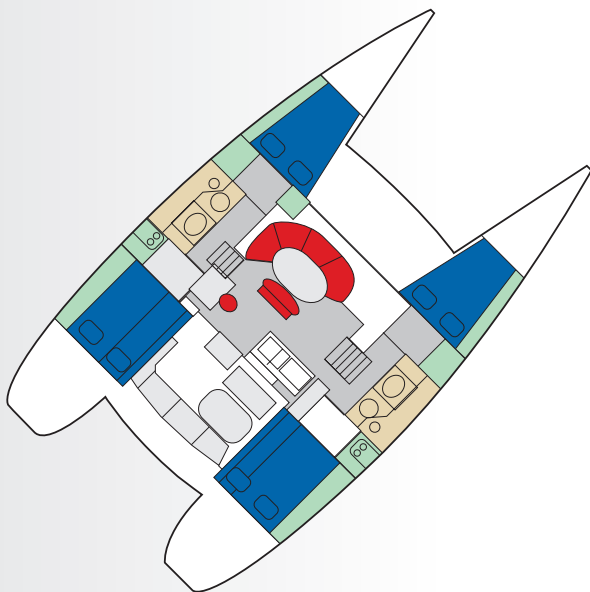

LAGOON 380 GIULIA I

Lenght	11,55 m
Beam	6,53 m
Draft	1,15 m
Berths/cab/wc	10/4/2
Sail Area	77,00 mq
Mainsail	full batten
Engine	2X29 HP/Yanmar
Fuel	2x100 L
Water	600 L

LEGENDA

-  BOOTH / BED
-  BATHROOM
-  SITTING
-  CABINET
-  KITCHEN

Year/anno	2008
Wc/toilets	2 ELECTRICTOILETS
Electric Windlass/Salpancora elettrico	YES
Autopilot	YES
Gps/ Plotter in Cockpit/ In pozzetto	INSIDE
Radio - cd players	YES
Altoparlanti Esterni/Speakers In Cockpit	YES
Bimini top	YES
Sprayhood	NO
Bow thruster/Elica di prua	NO
Generator	NO
Conditioned Air/ Air condizionata	NO
Fans/Ventilatori	NO
Dinghy rigid bottom / Tender fondo rigido	YES
Usb Socket /Prese usb	1 IN DINETTE
ConvertibleDinette /Trasformabile	YES
Sail'sYear/ Anno delle vele	2014 BOTH
Black water tank/ Serbatoio acque nere	YES
Teak deck / Pozzetto in teak	NO
Electric Winch/ Winch elettrico	NO