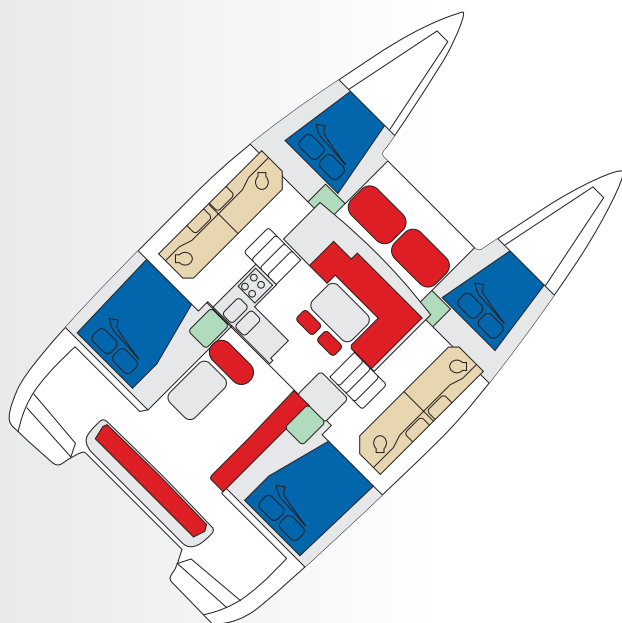

LAGOON 40 REGOLO

Lenght	11.73 m
Beam	6.76
Draft	1.35
Berths/cab/wc	8+2/4/4
Sail area	80
Mainsail	Full batten
Engine	2x45 HP
Fuel	400 L
Water	600 L

LEGENDA

	BOOTH / BED
	BATHROOM
	SITTING
	CABINET
	KITCHEN

Year/anno	2019
Wc/toilets	4 ELECTRICTOILETS
Electric Windlass/Salpancora elettrico	YES
Autopilot	YES
Gps/ Plotter in Cockpit/ In pozzetto	YES
Radio – bluetooth, Aux, Usb	YES NO CD PLAYER
Altoparlanti Esterni/Speakers In Cockpit	YES
Bimini top	YES
Sprayhood	NO
Bow thruster/Elica di prua	NO
Generator	NO
Conditioned Air/ Air condizionata	NO
Fans/Ventilatori	YES IN EACHCABIN
Dinghy rigid bottom / Tender fondo rigido	YES
Usb Socket /Prese usb	YES IN EACHCABIN
ConvertibleDinette /Trasformabile	YES
Sail'sYear/ Anno delle vele	2019
Black water tank/ Serbatoio acque nere	YES N. 4
Teak deck / Pozzetto in teak	YES
Electric Winch/ Winch elettrico	NO