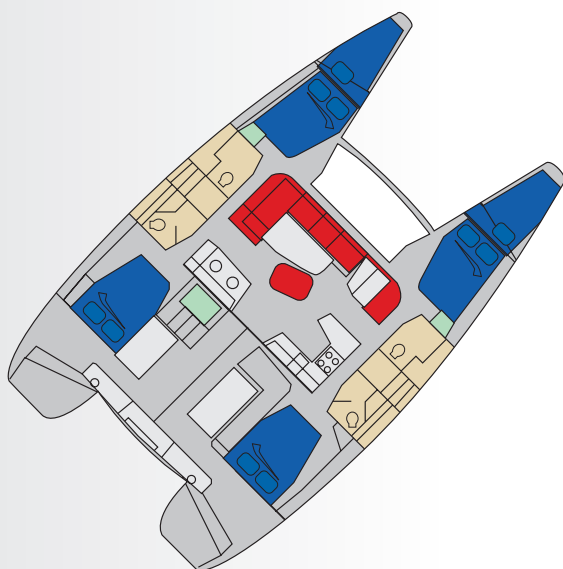

LAGOON 42 LEUCOTEA

LEGENDA

- BOOTH / BED
- BATHROOM
- SITTING
- CABINET
- KITCHEN

Lenght	12,79 m
Beam	7,10 m
Draft	1,25 m
Berths/cab/wc	8+2+2/4+2/4
Sail Area	90
Mainsail	full batten
Engine	2x57 HP
Fuel	2x300 L
Water	600 L

Year/anno	2019
Wc/toilets	4
Electric Windlass/Salpancora elettrico	YES
Autopilot	YES
Gps/ Plotter in Cockpit/ In pozzetto	YES
Radio - Bluetooth, usb	YES NO CD PLAYER
Altoparlanti Esterni/Speakers In Cockpit	YES
Bimini top	YES
Sprayhood	NO
Bow thruster/Elica di prua	NO
Generator	NO
Conditioned Air/ Air condizionata	NO
Fans/Ventilatori	YES
Dinghy rigid bottom / Tender fondo rigido	YES
Usb Socket /Prese usb	YES IN EACHCABIN
ConvertibleDinette /Trasformabile	YES
Sail'sYear/ Anno delle vele	2019
Black water tank/ Serbatoio acque nere	YES N. 4
Teak deck / Pozzetto in teak	NO
Electric Winch/ Winch elettrico	YES