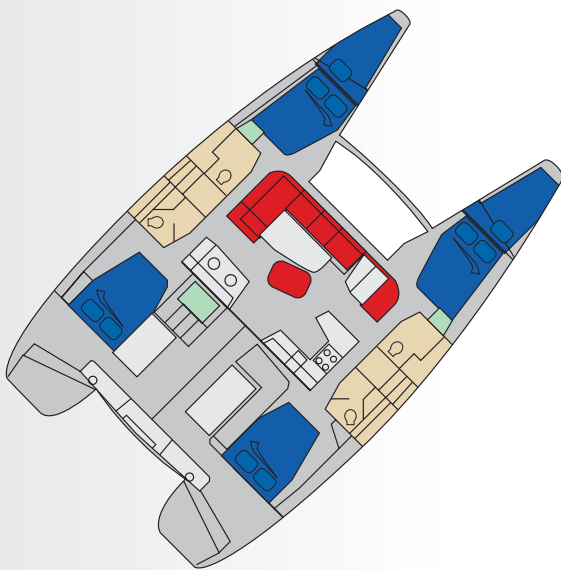

LAGOON 42 MAREPIATTO

Lenght	12,79 m
Beam	7,10 m
Draft	1,25 m
Berths/cab/wc	8+2+2/4+2/4
Sail Area	90
Mainsail	full batten
Engine	2x57 HP
Fuel	300 L
Water	600 L

LEGENDA

-  BOOTH / BED
-  BATHROOM
-  SITTING
-  CABINET
-  KITCHEN

Year/anno	2019
Wc/toilets	4
Electric Windlass/Salpancora elettrico	YES
Autopilot	YES
Gps/ Plotter in Cockpit/ In pozzetto	YES
Radio - Bluetooth, usb	YES NO CD PLAYER
Altoparlanti Esterni/Speakers In Cockpit	YES
Bimini top	YES
Sprayhood	NO
Bow thruster/Elica di prua	NO
Generator	NO
Conditioned Air/ Air condizionata	NO
Fans/Ventilatori	YES
Dinghy rigid bottom / Tender fondo rigido	YES
Usb Socket /Prese usb	YES IN EACHCABIN
ConvertibleDinette /Trasformabile	YES
Sail'sYear/ Anno delle vele	2019
Black water tank/ Serbatoio acque nere	YES
Teak deck / Pozzetto in teak	NO
Electric Winch/ Winch elettrico	YES