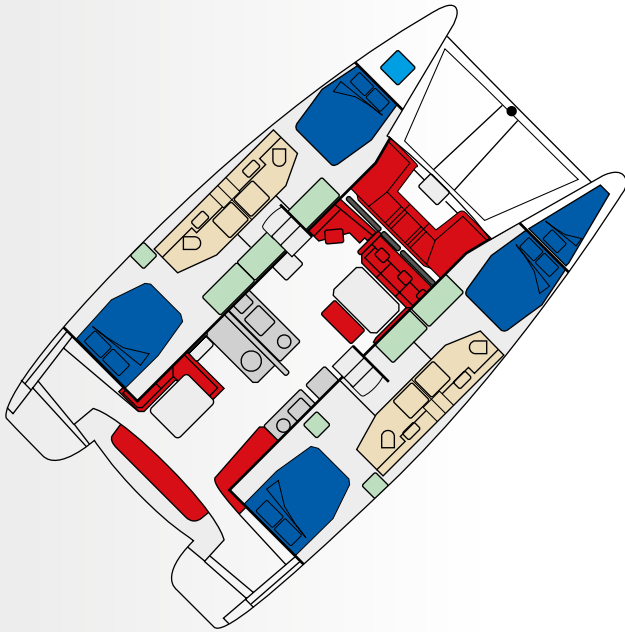

LAGOON 46 FLY BARONE

LEGENDA

- BOOTH / BED
- BATHROOM
- SITTING
- CABINET
- KITCHEN

Lenght	13,99 m
Beam	7,96 m
Draft	1,30 m
Berths/cab/wc	8+2+1/4/4
Sail Area	151
Mainsail	full batten
Engine	2x57 HP
Fuel	800 L
Water	800 L

Year/anno	2020
Wc/toilets	4
Electric Windlass/Salpancora elettrico	YES
Autopilot	YES
Gps/ Plotter in Cockpit/ In pozzetto	YES
Radio - Bluetooth, usb	YES NO CD PLAYER
Altoparlanti Esterni/Speakers In Cockpit	YES
Bimini top	YES
Sprayhood	NO
Bow thruster/Elica di prua	NO
Generator	YES OPT
Conditioned Air/ Air condizionata	YES OPT
Fans/Ventilatori	YES
Dinghy rigid bottom / Tender fondo rigido	YES
Usb Socket /Prese usb	YES IN EACHCABIN
ConvertibleDinette /Trasformabile	YES
Sail'sYear/ Anno delle vele	2020
Black water tank/ Serbatoio acque nere	YES
Teak deck / Pozzetto in teak	NO
Electric Winch/ Winch elettrico	YES