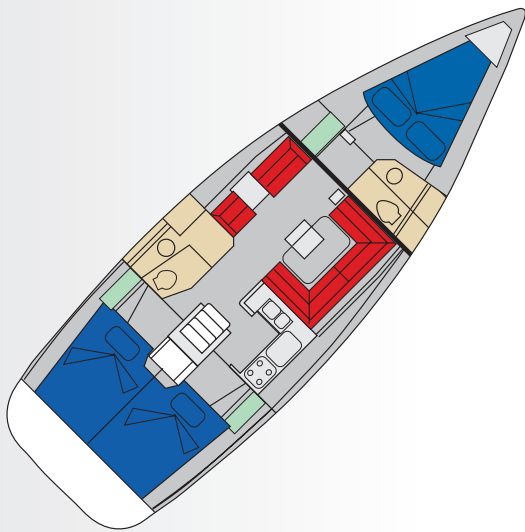

SUN ODYSSEY 419 FRANCESCA

Lenght	12,34 m
Beam	3,99 m
Draft	1,55 m
Berths/cab/wc	8/3/2
Ssail Area	76 mq
Mainsail	furling
Engine	45 HP
Fuel	200 L
Water	330 L

LEGENDA

	BOOTH / BED
	BATHROOM
	SITTING
	CABINET
	KITCHEN

Year/anno	2018
Wc/toilets	2
Electric Windlass/Salpancora elettrico	YES
Autopilot	YES
Gps/ Plotter in Cockpit/ In pozzetto	YES
Radio - cd players - bluetooth	YES
Altoparlanti Esterni/Speakers In Cockpit	YES
Bimini top	YES
Sprayhood	YES
Bow thruster/Elica di prua	YES
Generator	NO
Conditioned Air/ Air condizionata	NO
Fans/Ventilatori	YES IN EACHCABIN
Dinghy rigid bottom / Tender fondo rigido	NORMAL
Usb Socket /Prese usb	1 IN DINETTE
ConvertibleDinette /Trasformabile	YES
Sail'sYear/ Anno delle vele	2018
Black water tank/ Serbatoio acque nere	YES
Teak deck / Pozzetto in teak	NO
Electric Winch/ Winch elettrico	NO